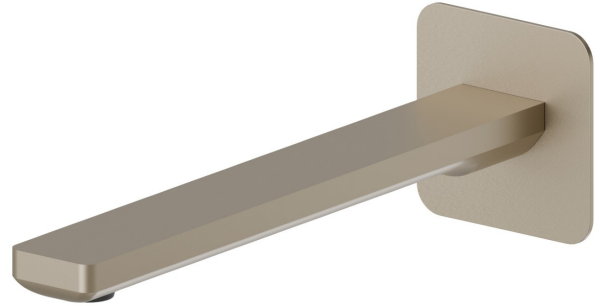

B-EASY

72638.M0.071

Wall spout for basin group with 1/2" connection - finish Gold Satin

L=230 mm

FEATURES

- | | |
|--------------|---------------------|
| Material | Brass |
| Technology | Save Water |
| Installation | Wall mounted |
| Hole type | Single hole |

TECHNICAL DRAWING

AR Preview
try it in your home

More Details
on our [website](#)

B-EASY

72638.M0.071

Wall spout for basin group with 1/2" connection - finish Gold Satin

AVAILABLE FINISHES

M0.071

Gold Satin

01.014

finish Matt White

01.093

finish Matt Black

21.018

finish Chrome

M0.070