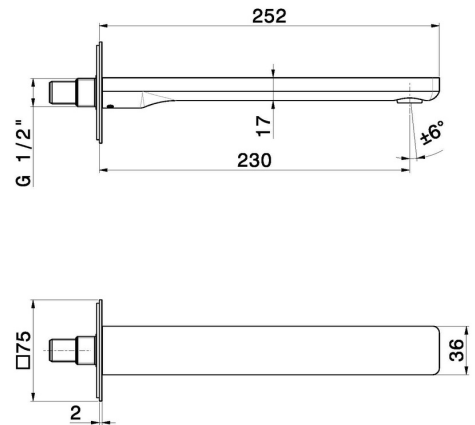

B-EASY

72638.M0.071

Wall spout for basin group with 1/2" connection - finish Gold Satin

L=230 mm

FEATURES

- | | |
|--------------|---------------------|
| Material | Brass |
| Technology | Save Water |
| Installation | Wall mounted |
| Hole type | Single hole |

TECHNICAL DRAWING

AR Preview
try it in your home

More Details
on our [website](#)

B-EASY

72638.M0.071

Wall spout for basin group with 1/2" connection - finish Gold Satin

AVAILABLE FINISHES

M0.071