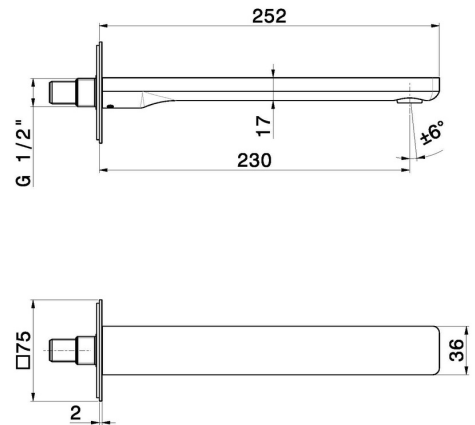

B-EASY

72638.M0.072

Wall spout for basin group with 1/2" connection - finish
Copper Satin

L=230 mm

FEATURES

Material	Brass
Technology	Save Water
Installation	Wall mounted
Hole type	Single hole

TECHNICAL DRAWING

 **AR Preview**
try it in your home

More Details
on our [website](#)

B-EASY

72638.M0.072

Wall spout for basin group with 1/2" connection - finish Copper Satin

AVAILABLE FINISHES

M0.072

Copper Satin