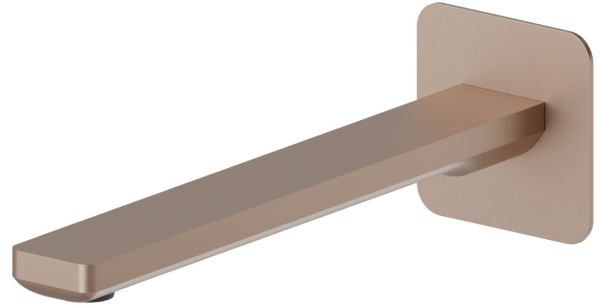

B-EASY

72638.M0.072

Wall spout for basin group with 1/2" connection - finish
Copper Satin

L=230 mm

FEATURES

Material	Brass
Technology	Save Water
Installation	Wall mounted
Hole type	Single hole

TECHNICAL DRAWING

 **AR Preview**
try it in your home

More Details
on our [website](#)

B-EASY

72638.M0.072

Wall spout for basin group with 1/2" connection - finish Copper Satin

AVAILABLE FINISHES

M0.072

Copper Satin

01.014

finish Matt White

01.093

finish Matt Black

21.018

finish Chrome

M0.070

finish Titanium Satin