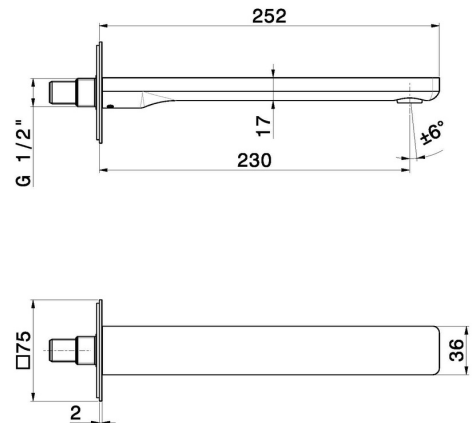

B-EASY

72638.M0.075

Wall spout for basin group with 1/2" connection - finish
Copper Glossy

L=230 mm

FEATURES

Material	Brass
Technology	Save Water
Installation	Wall mounted
Hole type	Single hole

TECHNICAL DRAWING

 **AR Preview**
try it in your home

More Details
on our [website](#)

B-EASY

72638.M0.075

Wall spout for basin group with 1/2" connection - finish Copper Glossy

AVAILABLE FINISHES

M0.075

Copper Glossy