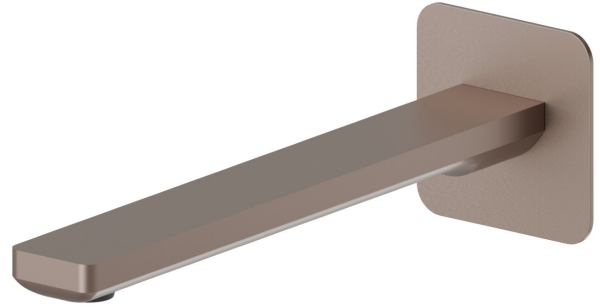

B-EASY

72638.M0.075

Wall spout for basin group with 1/2" connection - finish
Copper Glossy

L=230 mm

FEATURES

Material	Brass
Technology	Save Water
Installation	Wall mounted
Hole type	Single hole

TECHNICAL DRAWING

 **AR Preview**
try it in your home

More Details
on our [website](#)

B-EASY

72638.M0.075

Wall spout for basin group with 1/2" connection - finish Copper Glossy

AVAILABLE FINISHES

M0.075

Copper Glossy

01.014

finish Matt White

01.093

finish Matt Black

21.018

finish Chrome

M0.070

finish Titanium Satin