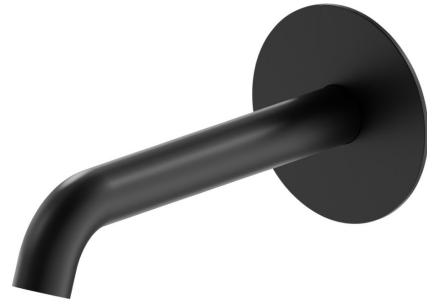

# X-WAY

**73937.01.093**

Wall spout for basin group with 1/2" connection - finish Matt Black

L=157 mm

## FEATURES

Material	<b>Brass</b>
Technology	<b>Save Water</b>
Installation	<b>Wall mounted</b>
Hole type	<b>Single hole</b>

## TECHNICAL DRAWING

 **AR Preview**  
try it in your home

More Details  
on our [website](#)

**X-WAY**

**73937.01.093**

Wall spout for basin group with 1/2" connection - finish Matt Black

**AVAILABLE FINISHES**