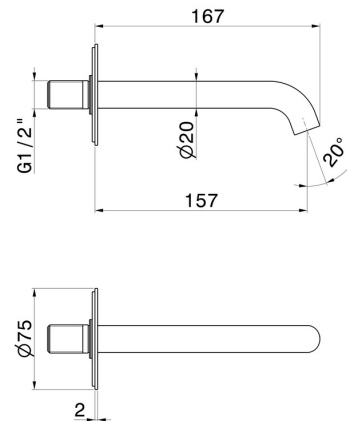

# X-WAY

**73937.01.093**

Wall spout for basin group with 1/2" connection - finish Matt Black

L=157 mm

## FEATURES

Material	<b>Brass</b>
Technology	<b>Save Water</b>
Installation	<b>Wall mounted</b>
Hole type	<b>Single hole</b>

## TECHNICAL DRAWING

 **AR Preview**  
try it in your home

More Details  
on our [website](#)

**X-WAY**

**73937.01.093**

Wall spout for basin group with 1/2" connection - finish Matt Black

**AVAILABLE FINISHES**