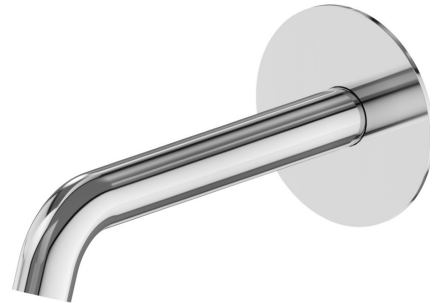

X-WAY

73937.21.018

Wall spout for basin group with 1/2" connection - finish
Chrome

L=157 mm

FEATURES

| | |
|--------------|---------------------|
| Material | Brass |
| Technology | Save Water |
| Installation | Wall mounted |
| Hole type | Single hole |

TECHNICAL DRAWING

 **AR Preview**
try it in your home

More Details
on our [website](#)

X-WAY

73937.21.018

Wall spout for basin group with 1/2" connection - finish Chrome

AVAILABLE FINISHES

21.018

Chrome

01.093

finish Matt Black

47.083

finish Groove Bronze

59.064

finish PVD Brushed Gun Metal

59.066