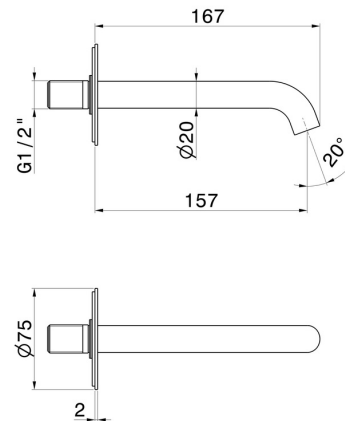

X-WAY

73937.21.018

Wall spout for basin group with 1/2" connection - finish
Chrome

L=157 mm

FEATURES

| | |
|--------------|---------------------|
| Material | Brass |
| Technology | Save Water |
| Installation | Wall mounted |
| Hole type | Single hole |

TECHNICAL DRAWING

 **AR Preview**
try it in your home

More Details
on our [website](#)

X-WAY

73937.21.018

Wall spout for basin group with 1/2" connection - finish Chrome

AVAILABLE FINISHES

21.018