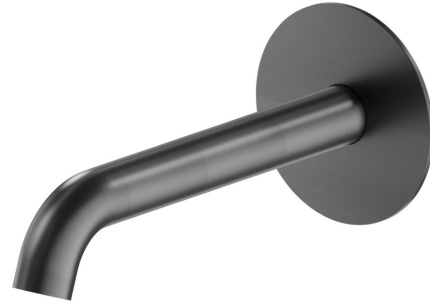

X-WAY

73937.59.064

Wall spout for basin group with 1/2" connection - finish PVD
Brushed Gun Metal

L=157 mm

PVD Brushed Gun Metal

FEATURES

Material	Brass
Technology	Save Water
Installation	Wall mounted
Hole type	Single hole

TECHNICAL DRAWING

X-WAY

73937.59.064

Wall spout for basin group with 1/2" connection - finish PVD Brushed Gun Metal

AVAILABLE FINISHES

59.064

PVD Brushed Gun Metal

01.093

finish Matt Black

21.018

finish Chrome

47.083

finish Groove Bronze

59.066

finish PVD Brushed steel

59.067

finish Copper Satin

M0.075

finish Copper Glossy