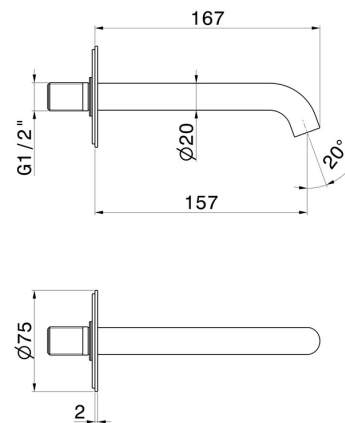

X-WAY

73937.59.064

Wall spout for basin group with 1/2" connection - finish PVD
Brushed Gun Metal

L=157 mm

PVD Brushed Gun Metal

FEATURES

Material	Brass
Technology	Save Water
Installation	Wall mounted
Hole type	Single hole

TECHNICAL DRAWING

X-WAY

73937.59.064

Wall spout for basin group with 1/2" connection - finish PVD Brushed Gun Metal

AVAILABLE FINISHES

59.064

PVD Brushed Gun Metal

01.093