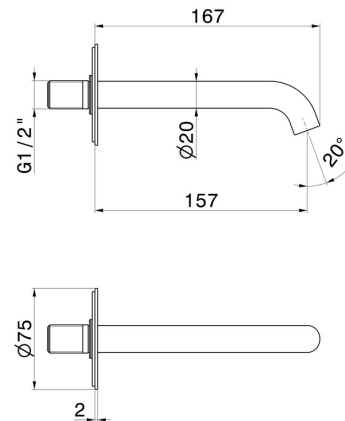

X-WAY

73937.59.066

Wall spout for basin group with 1/2" connection - finish PVD
Brushed steel

L=157 mm

PVD Brushed steel

FEATURES

Material	Brass
Technology	Save Water
Installation	Wall mounted
Hole type	Single hole

TECHNICAL DRAWING

X-WAY

73937.59.066

Wall spout for basin group with 1/2" connection - finish PVD Brushed steel

AVAILABLE FINISHES

59.066

PVD Brushed steel

01.093