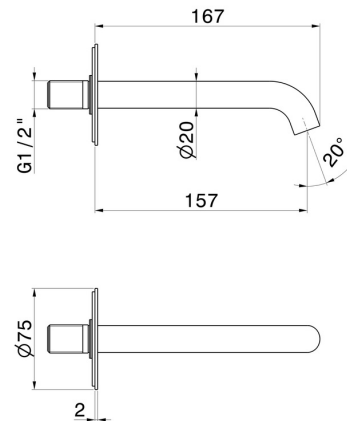

X-WAY

73937.59.067

Wall spout for basin group with 1/2" connection - finish PVD Brushed Copper Bronze

L=157 mm

PVD Brushed Copper Bronze

FEATURES

Material	Brass
Technology	Save Water
Installation	Wall mounted
Hole type	Single hole

TECHNICAL DRAWING

X-WAY

73937.59.067

Wall spout for basin group with 1/2" connection - finish PVD Brushed Copper Bronze

AVAILABLE FINISHES

59.067

PVD Brushed Copper Bronze

01.093