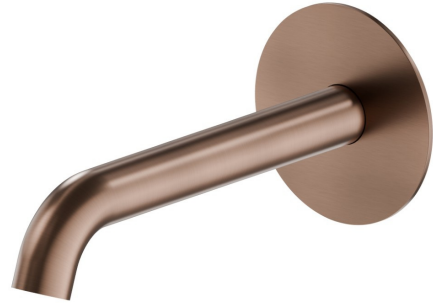

X-WAY

73937.59.067

Wall spout for basin group with 1/2" connection - finish PVD Brushed Copper Bronze

L=157 mm

PVD Brushed Copper Bronze

FEATURES

Material	Brass
Technology	Save Water
Installation	Wall mounted
Hole type	Single hole

TECHNICAL DRAWING

X-WAY

73937.59.067

Wall spout for basin group with 1/2" connection - finish PVD Brushed Copper Bronze

AVAILABLE FINISHES

59.067

PVD Brushed Copper Bronze

01.093

finish Matt Black

21.018

finish Chrome

47.083

finish Groove Bronze

59.064

finish PVD Brushed Gun Metal

59.066

finish PVD Brushed steel

59.097

finish PVD Brushed Gold

M0.070

finish Titanium Satin

M0.071

finish Gold Satin

M0.072