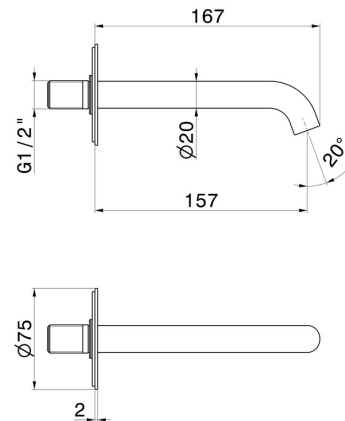

X-WAY

73937.59.097

Wall spout for basin group with 1/2" connection - finish PVD Brushed Gold

L=157 mm

PVD Brushed Gold

FEATURES

Material	Brass
Technology	Save Water
Installation	Wall mounted
Hole type	Single hole

TECHNICAL DRAWING

X-WAY

73937.59.097

Wall spout for basin group with 1/2" connection - finish PVD Brushed Gold

AVAILABLE FINISHES

59.097

PVD Brushed Gold

01.093