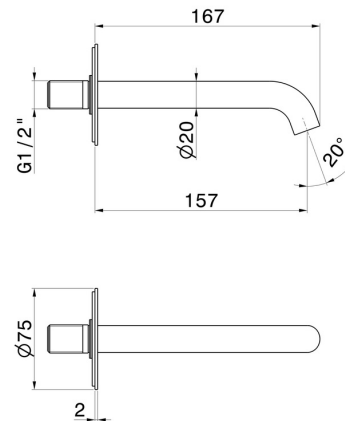

X-WAY

73937.M0.070

Wall spout for basin group with 1/2" connection - finish
Titanium Satin

L=157 mm

FEATURES

Material	Brass
Technology	Save Water
Installation	Wall mounted
Hole type	Single hole

TECHNICAL DRAWING

X-WAY

73937.M0.070

Wall spout for basin group with 1/2" connection - finish Titanium Satin

AVAILABLE FINISHES

M0.070

Titanium Satin

01.093

finish Matt Black