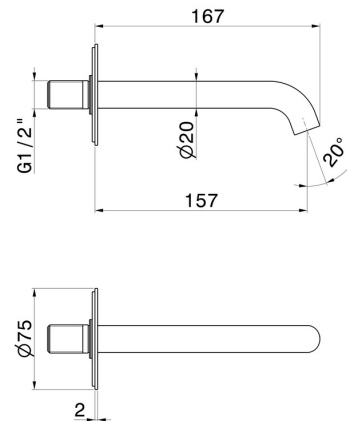

# X-WAY

**73937.M0.071**

Wall spout for basin group with 1/2" connection - finish Gold Satin

L=157 mm

## FEATURES

Material	<b>Brass</b>
Technology	<b>Save Water</b>
Installation	<b>Wall mounted</b>
Hole type	<b>Single hole</b>

## TECHNICAL DRAWING

**X-WAY**

**73937.M0.071**

Wall spout for basin group with 1/2" connection - finish Gold Satin

**AVAILABLE FINISHES**

---

**M0.071**

Gold Satin