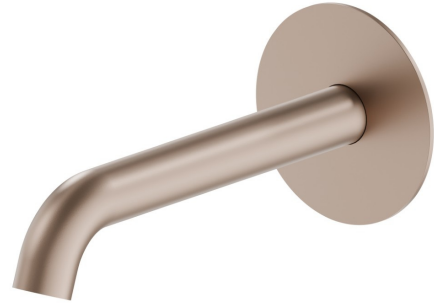

X-WAY

73937.M0.072

Wall spout for basin group with 1/2" connection - finish
Copper Satin

L=157 mm

FEATURES

Material	Brass
Technology	Save Water
Installation	Wall mounted
Hole type	Single hole

TECHNICAL DRAWING

 **AR Preview**
try it in your home

More Details
on our [website](#)

X-WAY

73937.M0.072

Wall spout for basin group with 1/2" connection - finish Copper Satin

AVAILABLE FINISHES

M0.072

Copper Satin

01.093

finish Matt Black

21.018

finish Chrome

47.083

finish Groove Bronze

59.064

finish PVD Brushed Gun Metal

59.066

finish PVD Brushed steel

59.067

finish PVD Brushed Copper Bronze

59.097

finish PVD Brushed Gold

M0.070

finish Titanium Satin