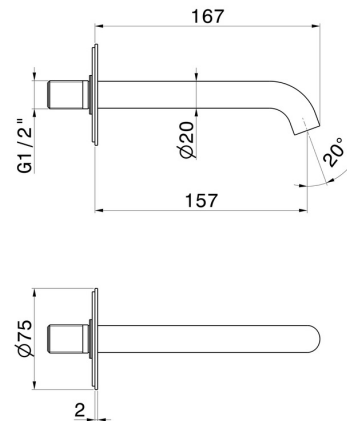

X-WAY

73937.M0.072

Wall spout for basin group with 1/2" connection - finish
Copper Satin

L=157 mm

FEATURES

Material	Brass
Technology	Save Water
Installation	Wall mounted
Hole type	Single hole

TECHNICAL DRAWING

 **AR Preview**
try it in your home

More Details
on our [website](#)

X-WAY

73937.M0.072

Wall spout for basin group with 1/2" connection - finish Copper Satin

AVAILABLE FINISHES

M0.072

Copper Satin