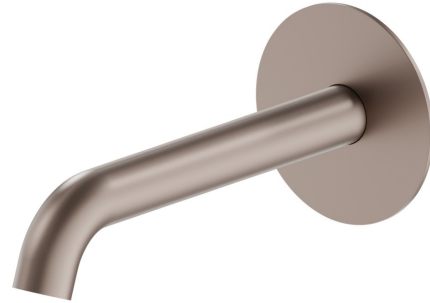

X-WAY

73937.M0.075

Wall spout for basin group with 1/2" connection - finish
Copper Glossy

L=157 mm

FEATURES

Material	Brass
Technology	Save Water
Installation	Wall mounted
Hole type	Single hole

TECHNICAL DRAWING

X-WAY

73937.M0.075

Wall spout for basin group with 1/2" connection - finish Copper Glossy

AVAILABLE FINISHES

M0.075

Copper Glossy

01.093

finish Matt Black

21.018

finish Chrome

47.083

finish Groove Bronze

59.064

finish PVD Brushed Gun Metal

59.066

finish PVD Brushed steel

M0.072

finish Copper Satin