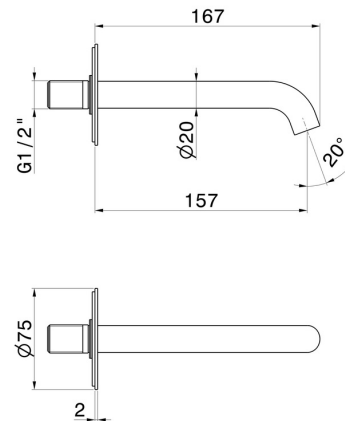

X-WAY

73937.M0.075

Wall spout for basin group with 1/2" connection - finish
Copper Glossy

L=157 mm

FEATURES

Material	Brass
Technology	Save Water
Installation	Wall mounted
Hole type	Single hole

TECHNICAL DRAWING

X-WAY

73937.M0.075

Wall spout for basin group with 1/2" connection - finish Copper Glossy

AVAILABLE FINISHES

M0.075

Copper Glossy

01.093

finish Matt Black