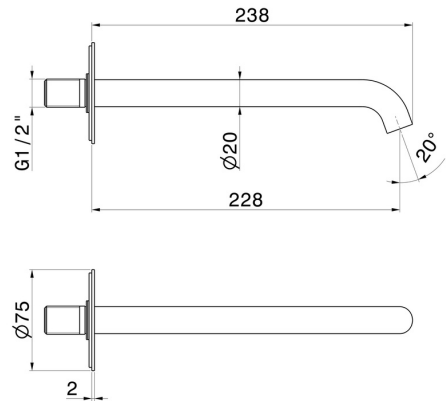

# X-WAY

**73938.01.014**

Wall spout for basin group with 1/2" connection - finish Matt White

L=228 mm

## FEATURES

Material	<b>Brass</b>
Technology	<b>Save Water</b>
Installation	<b>Wall mounted</b>
Hole type	<b>Single hole</b>

## TECHNICAL DRAWING

 **AR Preview**  
try it in your home

**More Details**  
on our [website](#)

**X-WAY**

**73938.01.014**

Wall spout for basin group with 1/2" connection - finish Matt White

**AVAILABLE FINISHES**