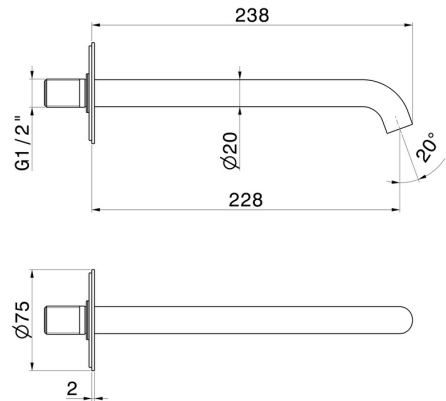

X-WAY

73938.01.093

Wall spout for basin group with 1/2" connection - finish Matt Black

L=228 mm

FEATURES

Material	Brass
Technology	Save Water
Installation	Wall mounted
Hole type	Single hole

TECHNICAL DRAWING

 **AR Preview**
try it in your home

More Details
on our [website](#)

X-WAY

73938.01.093

Wall spout for basin group with 1/2" connection - finish Matt Black

AVAILABLE FINISHES

01.093

Matt Black