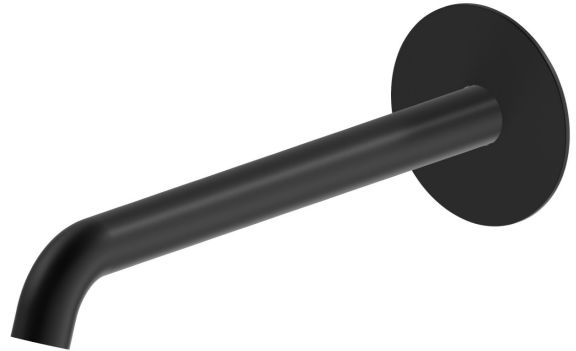

X-WAY

73938.01.093

Wall spout for basin group with 1/2" connection - finish Matt Black

L=228 mm

FEATURES

Material	Brass
Technology	Save Water
Installation	Wall mounted
Hole type	Single hole

TECHNICAL DRAWING

 **AR Preview**
try it in your home

More Details
on our [website](#)

X-WAY

73938.01.093

Wall spout for basin group with 1/2" connection - finish Matt Black

AVAILABLE FINISHES

01.093

Matt Black

01.014

finish Matt White

21.018

finish Chrome

47.083

finish Groove Bronze

59.064

finish PVD Brushed Gun Metal