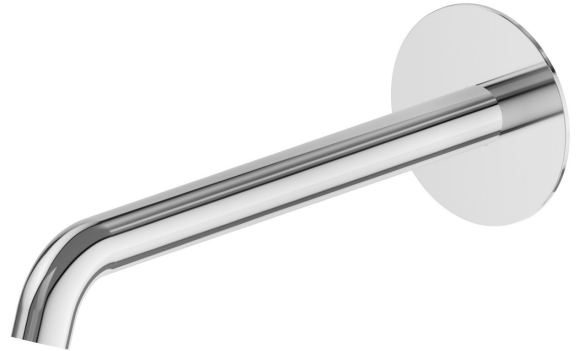

X-WAY

73938.21.018

Wall spout for basin group with 1/2" connection - finish Chrome

L=228 mm

Chrome

FEATURES

Material	Brass
Technology	Save Water
Installation	Wall mounted
Hole type	Single hole

TECHNICAL DRAWING

 **AR Preview**
try it in your home

More Details
on our [website](#)

X-WAY

73938.21.018

Wall spout for basin group with 1/2" connection - finish Chrome

AVAILABLE FINISHES

21.018

Chrome

01.014

finish Matt White

01.093

finish Matt Black

47.083

finish Groove Bronze

59.064

finish PVD Brushed Gun Metal

59.066

finish PVD Brushed steel

59.067

finish PVD Brushed Copper Bronze

59.097

finish PVD Brushed Gold

M0.070

finish Titanium Satin