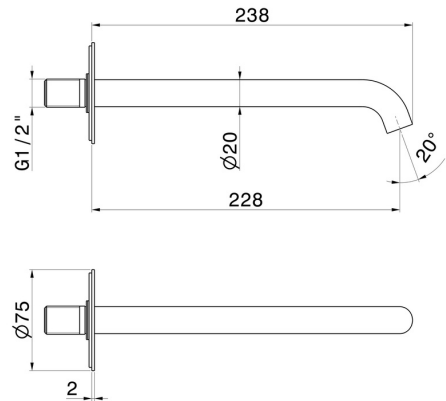

X-WAY

73938.21.018

Wall spout for basin group with 1/2" connection - finish Chrome

L=228 mm

Chrome

FEATURES

Material	Brass
Technology	Save Water
Installation	Wall mounted
Hole type	Single hole

TECHNICAL DRAWING

 **AR Preview**
try it in your home

More Details
on our [website](#)

X-WAY

73938.21.018

Wall spout for basin group with 1/2" connection - finish Chrome

AVAILABLE FINISHES

21.018

Chrome