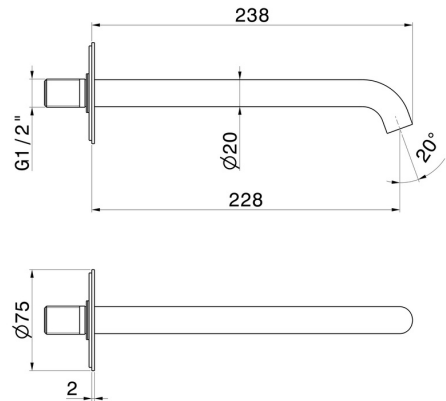

X-WAY

73938.47.083

Wall spout for basin group with 1/2" connection - finish
Groove Bronze

L=228 mm

Groove Bronze

FEATURES

Material	Brass
Technology	Save Water
Installation	Wall mounted
Hole type	Single hole

TECHNICAL DRAWING

AR Preview
try it in your home

More Details
on our [website](#)

X-WAY

73938.47.083

Wall spout for basin group with 1/2" connection - finish Groove Bronze

AVAILABLE FINISHES

47.083