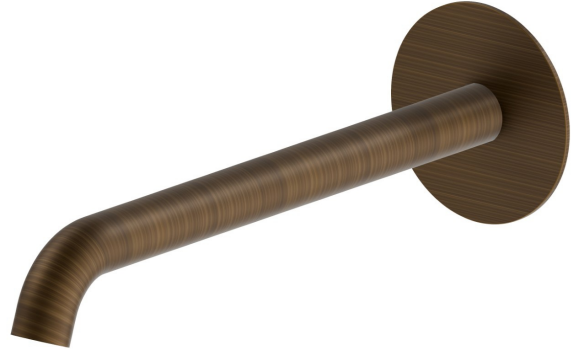

X-WAY

73938.47.083

Wall spout for basin group with 1/2" connection - finish
Groove Bronze

L=228 mm

Groove Bronze

FEATURES

Material	Brass
Technology	Save Water
Installation	Wall mounted
Hole type	Single hole

TECHNICAL DRAWING

AR Preview
try it in your home

More Details
on our [website](#)

X-WAY

73938.47.083

Wall spout for basin group with 1/2" connection - finish Groove Bronze

AVAILABLE FINISHES

47.083

Groove Bronze

01.014

finish Matt White

01.093

finish Matt Black

21.018

finish Chrome

59.064