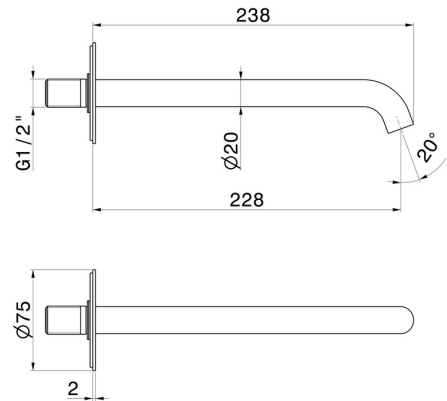

X-WAY

73938.59.064

Wall spout for basin group with 1/2" connection - finish PVD Brushed Gun Metal

L=228 mm

PVD Brushed Gun Metal

FEATURES

Material	Brass
Technology	Save Water
Installation	Wall mounted
Hole type	Single hole

TECHNICAL DRAWING

X-WAY

73938.59.064

Wall spout for basin group with 1/2" connection - finish PVD Brushed Gun Metal

AVAILABLE FINISHES

59.064

PVD Brushed Gun Metal

01.014