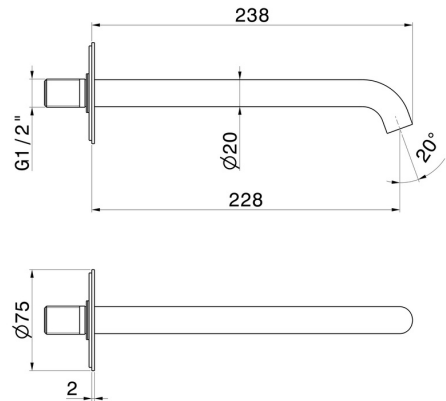

# X-WAY

**73938.59.066**

Wall spout for basin group with 1/2" connection - finish PVD  
Brushed steel

L=228 mm

PVD Brushed steel

## FEATURES

Material	<b>Brass</b>
Technology	<b>Save Water</b>
Installation	<b>Wall mounted</b>
Hole type	<b>Single hole</b>

## TECHNICAL DRAWING

 **AR Preview**  
try it in your home

**More Details**  
on our [website](#)

**X-WAY**

**73938.59.066**

Wall spout for basin group with 1/2" connection - finish PVD Brushed steel

**AVAILABLE FINISHES**