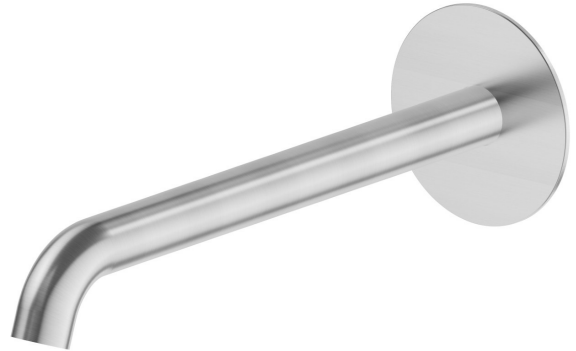

# X-WAY

**73938.59.066**

Wall spout for basin group with 1/2" connection - finish PVD  
Brushed steel

L=228 mm

PVD Brushed steel

## FEATURES

Material	<b>Brass</b>
Technology	<b>Save Water</b>
Installation	<b>Wall mounted</b>
Hole type	<b>Single hole</b>

## TECHNICAL DRAWING

 **AR Preview**  
try it in your home

**More Details**  
on our [website](#)

**X-WAY**

**73938.59.066**

Wall spout for basin group with 1/2" connection - finish PVD Brushed steel

**AVAILABLE FINISHES**