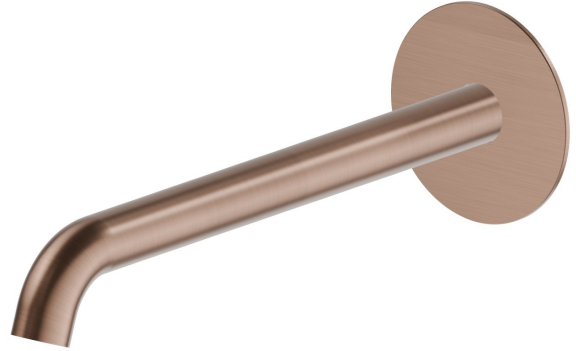

X-WAY

73938.59.067

Wall spout for basin group with 1/2" connection - finish PVD Brushed Copper Bronze

L=228 mm

PVD Brushed Copper Bronze

FEATURES

Material	Brass
Technology	Save Water
Installation	Wall mounted
Hole type	Single hole

TECHNICAL DRAWING

X-WAY

73938.59.067

Wall spout for basin group with 1/2" connection - finish PVD Brushed Copper Bronze

AVAILABLE FINISHES

59.067

PVD Brushed Copper Bronze

01.014

finish Matt White

01.093

finish Matt Black

21.018

finish Chrome

47.083

finish Groove Bronze

59.064

finish PVD Brushed Gun Metal

59.066

finish PVD Brushed steel

59.097

finish PVD Brushed Gold

M0.070

finish Titanium Satin

M0.071