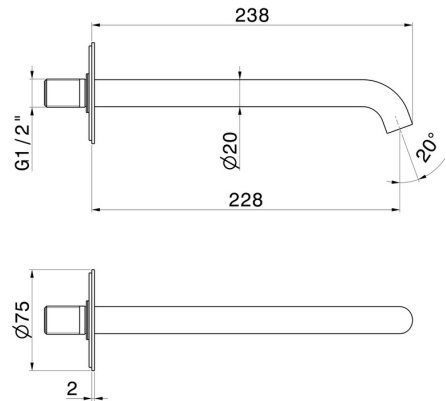

X-WAY

73938.59.067

Wall spout for basin group with 1/2" connection - finish PVD Brushed Copper Bronze

L=228 mm

PVD Brushed Copper Bronze

FEATURES

Material	Brass
Technology	Save Water
Installation	Wall mounted
Hole type	Single hole

TECHNICAL DRAWING

X-WAY

73938.59.067

Wall spout for basin group with 1/2" connection - finish PVD Brushed Copper Bronze

AVAILABLE FINISHES

59.067

PVD Brushed Copper Bronze

01.014