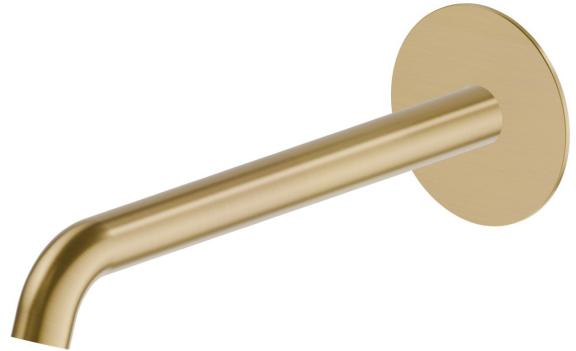

# X-WAY

**73938.59.097**

Wall spout for basin group with 1/2" connection - finish PVD Brushed Gold

L=228 mm

SAVE  
WATER

PVD Brushed Gold

## FEATURES

Material	<b>Brass</b>
Technology	<b>Save Water</b>
Installation	<b>Wall mounted</b>
Hole type	<b>Single hole</b>

## TECHNICAL DRAWING

**AR Preview**  
try it in your home

**More Details**  
on our [website](#)

**X-WAY**

**73938.59.097**

Wall spout for basin group with 1/2" connection - finish PVD Brushed Gold

**AVAILABLE FINISHES**

---

**59.097**

PVD Brushed Gold

**01.014**

finish Matt White

**01.093**

finish Matt Black

**21.018**