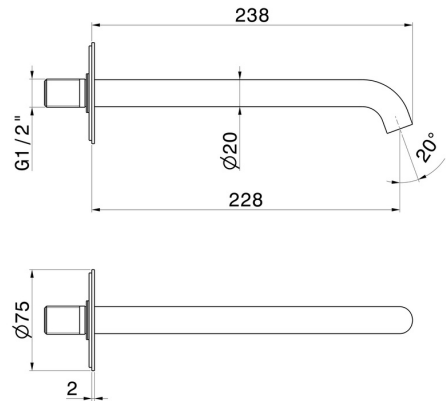

# X-WAY

**73938.59.097**

Wall spout for basin group with 1/2" connection - finish PVD Brushed Gold

L=228 mm

SAVE  
WATER

PVD Brushed Gold

## FEATURES

Material	<b>Brass</b>
Technology	<b>Save Water</b>
Installation	<b>Wall mounted</b>
Hole type	<b>Single hole</b>

## TECHNICAL DRAWING

**AR Preview**  
try it in your home

**More Details**  
on our [website](#)

**X-WAY**

**73938.59.097**

Wall spout for basin group with 1/2" connection - finish PVD Brushed Gold

**AVAILABLE FINISHES**