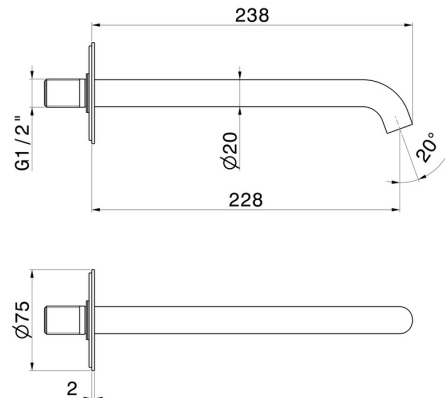

X-WAY

73938.M0.070

Wall spout for basin group with 1/2" connection - finish
Titanium Satin

L=228 mm

FEATURES

Material	Brass
Technology	Save Water
Installation	Wall mounted
Hole type	Single hole

TECHNICAL DRAWING

 **AR Preview**
try it in your home

More Details
on our [website](#)

X-WAY

73938.M0.070

Wall spout for basin group with 1/2" connection - finish Titanium Satin

AVAILABLE FINISHES

M0.070

Titanium Satin