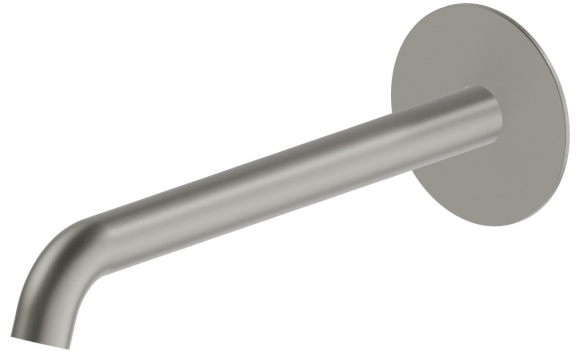

X-WAY

73938.M0.070

Wall spout for basin group with 1/2" connection - finish
Titanium Satin

L=228 mm

FEATURES

Material	Brass
Technology	Save Water
Installation	Wall mounted
Hole type	Single hole

TECHNICAL DRAWING

 **AR Preview**
try it in your home

More Details
on our [website](#)

X-WAY

73938.M0.070

Wall spout for basin group with 1/2" connection - finish Titanium Satin

AVAILABLE FINISHES

M0.070

Titanium Satin

01.014

finish Matt White

01.093

finish Matt Black

21.018

finish Chrome

47.083

finish Groove Bronze