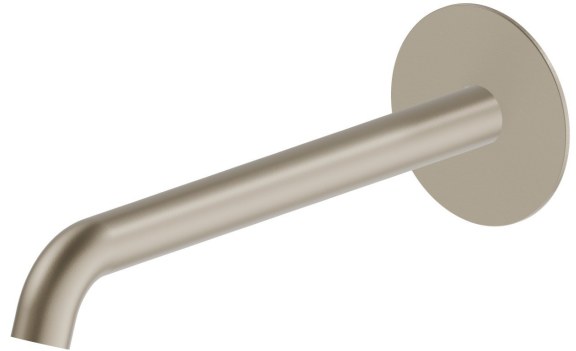

X-WAY

73938.M0.071

Wall spout for basin group with 1/2" connection - finish Gold Satin

L=228 mm

FEATURES

Material	Brass
Technology	Save Water
Installation	Wall mounted
Hole type	Single hole

TECHNICAL DRAWING

 **AR Preview**
try it in your home

More Details
on our [website](#)

X-WAY

73938.M0.071

Wall spout for basin group with 1/2" connection - finish Gold Satin

AVAILABLE FINISHES

M0.071

Gold Satin

01.014

finish Matt White

01.093

finish Matt Black

21.018

finish Chrome

47.083

finish Groove Bronze