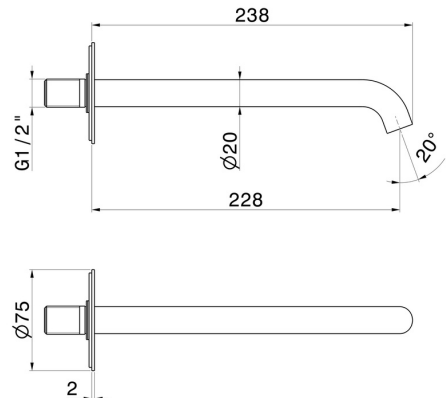

X-WAY

73938.M0.071

Wall spout for basin group with 1/2" connection - finish Gold Satin

L=228 mm

FEATURES

Material	Brass
Technology	Save Water
Installation	Wall mounted
Hole type	Single hole

TECHNICAL DRAWING

 **AR Preview**
try it in your home

More Details
on our [website](#)

X-WAY

73938.M0.071

Wall spout for basin group with 1/2" connection - finish Gold Satin

AVAILABLE FINISHES

M0.071

Gold Satin