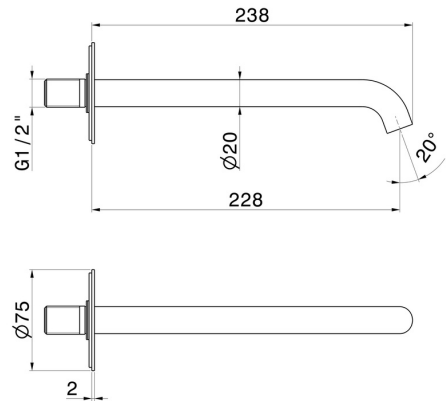

X-WAY

73938.M0.072

Wall spout for basin group with 1/2" connection - finish
Copper Satin

L=228 mm

FEATURES

Material	Brass
Technology	Save Water
Installation	Wall mounted
Hole type	Single hole

TECHNICAL DRAWING

 **AR Preview**
try it in your home

More Details
on our [website](#)

X-WAY

73938.M0.072

Wall spout for basin group with 1/2" connection - finish Copper Satin

AVAILABLE FINISHES

M0.072

Copper Satin