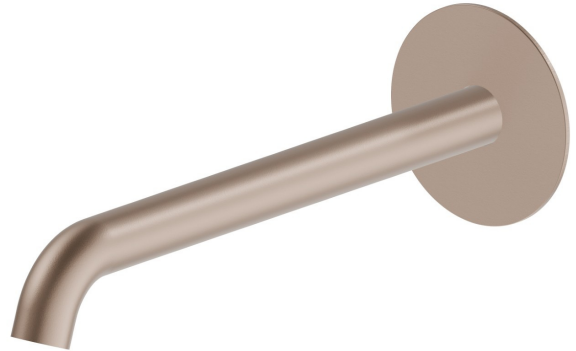

X-WAY

73938.M0.072

Wall spout for basin group with 1/2" connection - finish
Copper Satin

L=228 mm

FEATURES

Material	Brass
Technology	Save Water
Installation	Wall mounted
Hole type	Single hole

TECHNICAL DRAWING

 **AR Preview**
try it in your home

More Details
on our [website](#)

X-WAY

73938.M0.072

Wall spout for basin group with 1/2" connection - finish Copper Satin

AVAILABLE FINISHES

M0.072

Copper Satin

01.014

finish Matt White

01.093

finish Matt Black

21.018

finish Chrome

47.083

finish Groove Bronze