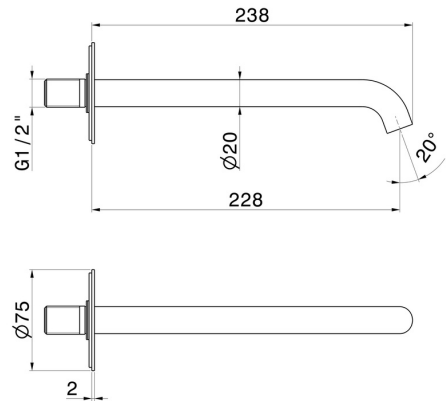

X-WAY

73938.M0.075

Wall spout for basin group with 1/2" connection - finish
Copper Glossy

L=228 mm

FEATURES

Material	Brass
Technology	Save Water
Installation	Wall mounted
Hole type	Single hole

TECHNICAL DRAWING

X-WAY

73938.M0.075

Wall spout for basin group with 1/2" connection - finish Copper Glossy

AVAILABLE FINISHES

M0.075

Copper Glossy

01.014

finish Matt White