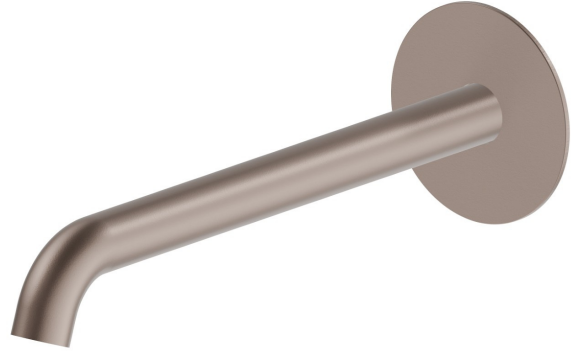

X-WAY

73938.M0.075

Wall spout for basin group with 1/2" connection - finish
Copper Glossy

L=228 mm

FEATURES

Material	Brass
Technology	Save Water
Installation	Wall mounted
Hole type	Single hole

TECHNICAL DRAWING

X-WAY

73938.M0.075

Wall spout for basin group with 1/2" connection - finish Copper Glossy

AVAILABLE FINISHES

M0.075

Copper Glossy

01.014

finish Matt White

01.093

finish Matt Black

21.018

finish Chrome

47.083

finish Groove Bronze

59.064

finish PVD Brushed Gun Metal

59.066

finish PVD Brushed steel

59.067

finish PVD Brushed Copper Bronze

59.097

finish PVD Brushed Gold

M0.070

finish Titanium Satin