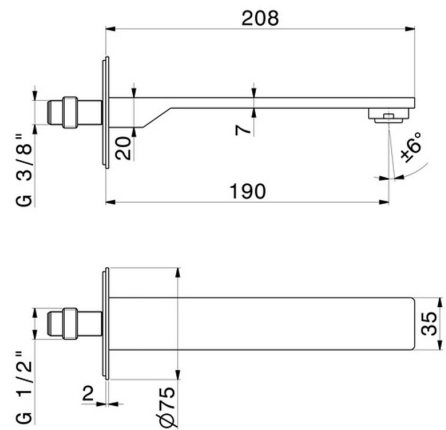

STEEL LINE

74237x.50.050

Wall spout for basin group with 1/2" connection - finish
Stainless Steel

L=190 mm

FEATURES

Material	Stainless Steel
Technology	Save Water
Installation	Wall mounted
Spout	Standard spout
Hole type	Single hole

TECHNICAL DRAWING

 **AR Preview**
try it in your home

More Details
on our [website](#)

STEEL LINE

74237x.50.050

Wall spout for basin group with 1/2" connection - finish Stainless Steel

AVAILABLE FINISHES

50.050