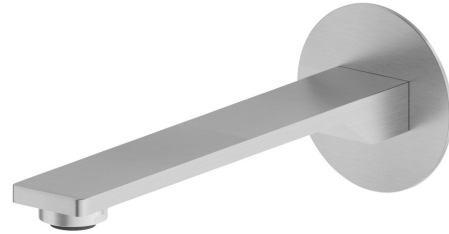

STEEL LINE

74237x.50.050

Wall spout for basin group with 1/2" connection - finish
Stainless Steel

L=190 mm

FEATURES

Material	Stainless Steel
Technology	Save Water
Installation	Wall mounted
Spout	Standard spout
Hole type	Single hole

TECHNICAL DRAWING

 **AR Preview**
try it in your home

More Details
on our [website](#)

STEEL LINE

74237x.50.050

Wall spout for basin group with 1/2" connection - finish Stainless Steel

AVAILABLE FINISHES

50.050

Stainless Steel

59.064

finish PVD Brushed Gun Metal

59.067

finish PVD Brushed Copper Bronze

59.098

finish PVD Brushed Pale Gold

AR Preview
try it in your home