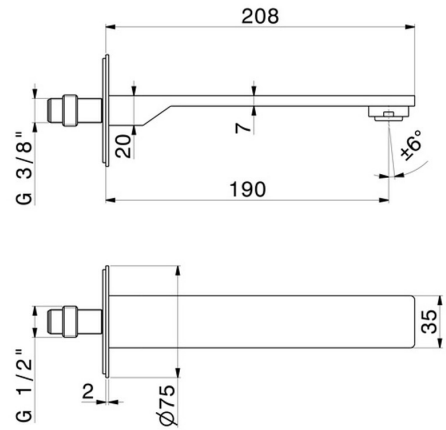

STEEL LINE

74237x.59.064

Wall spout for basin group with 1/2" connection - finish PVD Brushed Gun Metal

L=190 mm

FEATURES

Material	Stainless Steel
Technology	Save Water
Installation	Wall mounted
Spout	Standard spout
Hole type	Single hole

TECHNICAL DRAWING

STEEL LINE

74237x.59.064

Wall spout for basin group with 1/2" connection - finish PVD Brushed Gun Metal

AVAILABLE FINISHES

59.064

PVD Brushed Gun Metal

50.050