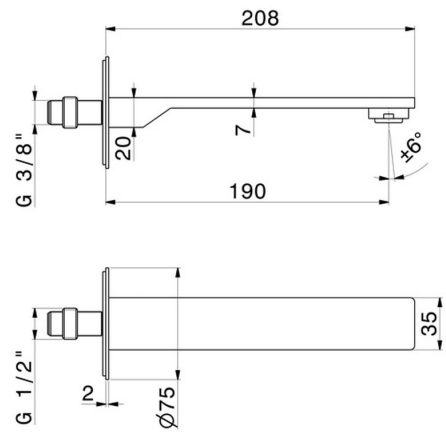

STEEL LINE

74237x.59.067

Wall spout for basin group with 1/2" connection - finish PVD Brushed Copper Bronze

L=190 mm

PVD Brushed Copper Bronze

FEATURES

Material	Stainless Steel
Technology	Save Water
Installation	Wall mounted
Spout	Standard spout
Hole type	Single hole

TECHNICAL DRAWING

STEEL LINE

74237x.59.067

Wall spout for basin group with 1/2" connection - finish PVD Brushed Copper Bronze

AVAILABLE FINISHES

59.067

PVD Brushed Copper Bronze

50.050