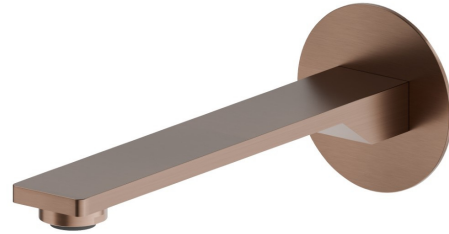

STEEL LINE

74237x.59.067

Wall spout for basin group with 1/2" connection - finish PVD Brushed Copper Bronze

L=190 mm

PVD Brushed Copper Bronze

FEATURES

Material	Stainless Steel
Technology	Save Water
Installation	Wall mounted
Spout	Standard spout
Hole type	Single hole

TECHNICAL DRAWING

STEEL LINE

74237x.59.067

Wall spout for basin group with 1/2" connection - finish PVD Brushed Copper Bronze

AVAILABLE FINISHES

59.067

PVD Brushed Copper Bronze

50.050

finish Stainless Steel

59.064

finish PVD Brushed Gun Metal

59.098

finish PVD Brushed Pale Gold