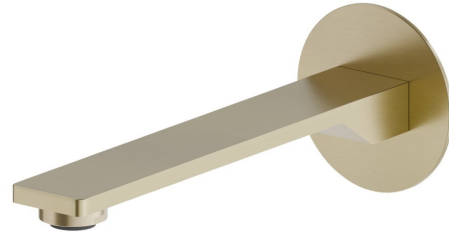

STEEL LINE

74237x.59.098

Wall spout for basin group with 1/2" connection - finish PVD Brushed Pale Gold

L=190 mm

PVD Brushed Pale Gold

FEATURES

Material	Stainless Steel
Technology	Save Water
Installation	Wall mounted
Spout	Standard spout
Hole type	Single hole

TECHNICAL DRAWING

 **AR Preview**
try it in your home

More Details
on our [website](#)

STEEL LINE

74237x.59.098

Wall spout for basin group with 1/2" connection - finish PVD Brushed Pale Gold

AVAILABLE FINISHES

59.098

PVD Brushed Pale Gold

50.050

finish Stainless Steel

59.064

finish PVD Brushed Gun Metal

59.067

finish PVD Brushed Copper Bronze