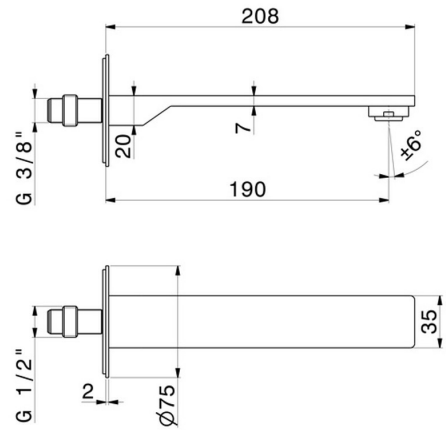

STEEL LINE

74237x.59.098

Wall spout for basin group with 1/2" connection - finish PVD Brushed Pale Gold

L=190 mm

PVD Brushed Pale Gold

FEATURES

Material	Stainless Steel
Technology	Save Water
Installation	Wall mounted
Spout	Standard spout
Hole type	Single hole

TECHNICAL DRAWING

 **AR Preview**
try it in your home

More Details
on our [website](#)

STEEL LINE

74237x.59.098

Wall spout for basin group with 1/2" connection - finish PVD Brushed Pale Gold

AVAILABLE FINISHES