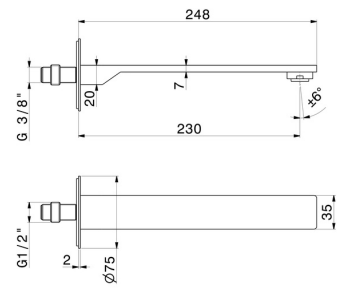

STEEL LINE

74238x.50.050

Wall spout for basin group with 1/2" connection - finish
Stainless Steel

L=230 mm

Stainless Steel

FEATURES

| | |
|--------------|------------------------|
| Material | Stainless Steel |
| Technology | Save Water |
| Installation | Wall mounted |
| Hole type | Single hole |

TECHNICAL DRAWING

 **AR Preview**
try it in your home

More Details
on our [website](#)

STEEL LINE

74238x.50.050

Wall spout for basin group with 1/2" connection - finish Stainless Steel

AVAILABLE FINISHES

50.050