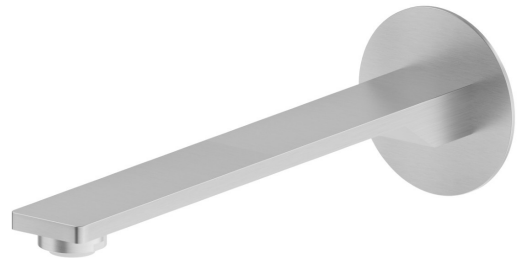

STEEL LINE

74238x.50.050

Wall spout for basin group with 1/2" connection - finish
Stainless Steel

L=230 mm

Stainless Steel

FEATURES

| | |
|--------------|------------------------|
| Material | Stainless Steel |
| Technology | Save Water |
| Installation | Wall mounted |
| Hole type | Single hole |

TECHNICAL DRAWING

 **AR Preview**
try it in your home

More Details
on our [website](#)

STEEL LINE

74238x.50.050

Wall spout for basin group with 1/2" connection - finish Stainless Steel

AVAILABLE FINISHES

50.050

Stainless Steel

59.064

finish PVD Brushed Gun Metal

59.067

finish PVD Brushed Copper Bronze

59.098

finish PVD Brushed Pale Gold

AR Preview
try it in your home