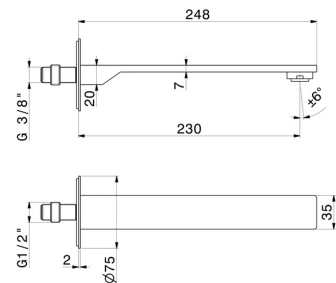

STEEL LINE

74238x.59.064

Wall spout for basin group with 1/2" connection - finish PVD Brushed Gun Metal

L=230 mm

SAVE WATER

PVD Brushed Gun Metal

FEATURES

Material	Stainless Steel
Technology	Save Water
Installation	Wall mounted
Hole type	Single hole

TECHNICAL DRAWING

STEEL LINE

74238x.59.064

Wall spout for basin group with 1/2" connection - finish PVD Brushed Gun Metal

AVAILABLE FINISHES

59.064

PVD Brushed Gun Metal

50.050