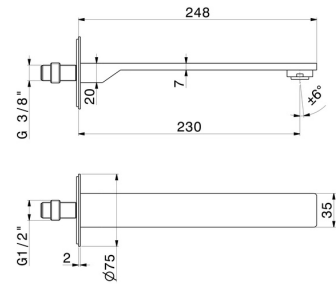

# STEEL LINE

**74238x.59.067**

Wall spout for basin group with 1/2" connection - finish PVD Brushed Copper Bronze

L=230 mm

PVD Brushed Copper Bronze

## FEATURES

Material	<b>Stainless Steel</b>
Technology	<b>Save Water</b>
Installation	<b>Wall mounted</b>
Hole type	<b>Single hole</b>

## TECHNICAL DRAWING

**STEEL LINE**

**74238x.59.067**

Wall spout for basin group with 1/2" connection - finish PVD Brushed Copper Bronze

**AVAILABLE FINISHES**

---

**59.067**

PVD Brushed Copper Bronze