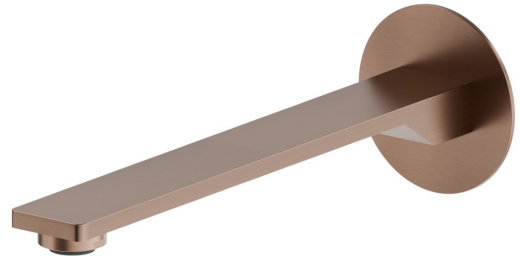

# STEEL LINE

**74238x.59.067**

Wall spout for basin group with 1/2" connection - finish PVD Brushed Copper Bronze

L=230 mm

PVD Brushed Copper Bronze

## FEATURES

Material	<b>Stainless Steel</b>
Technology	<b>Save Water</b>
Installation	<b>Wall mounted</b>
Hole type	<b>Single hole</b>

## TECHNICAL DRAWING

**STEEL LINE**

**74238x.59.067**

Wall spout for basin group with 1/2" connection - finish PVD Brushed Copper Bronze

**AVAILABLE FINISHES**

---

**59.067**

PVD Brushed Copper Bronze

**50.050**

finish Stainless Steel

**59.064**

finish PVD Brushed Gun Metal

**59.098**

finish PVD Brushed Pale Gold