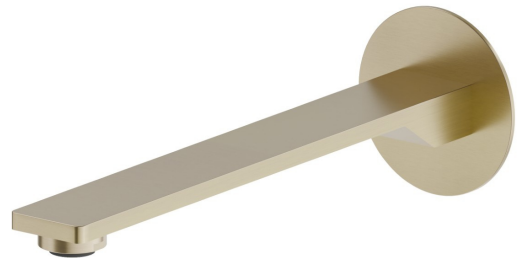

STEEL LINE

74238x.59.098

Wall spout for basin group with 1/2" connection - finish PVD Brushed Pale Gold

L=230 mm

PVD Brushed Pale Gold

FEATURES

Material	Stainless Steel
Technology	Save Water
Installation	Wall mounted
Hole type	Single hole

TECHNICAL DRAWING

AR Preview
try it in your home

More Details
on our [website](#)

STEEL LINE

74238x.59.098

Wall spout for basin group with 1/2" connection - finish PVD Brushed Pale Gold

AVAILABLE FINISHES

59.098

PVD Brushed Pale Gold

50.050

finish Stainless Steel

59.064

finish PVD Brushed Gun Metal

59.067

finish PVD Brushed Copper Bronze

AR Preview
try it in your home