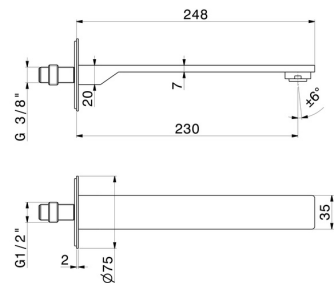

STEEL LINE

74238x.59.098

Wall spout for basin group with 1/2" connection - finish PVD Brushed Pale Gold

L=230 mm

PVD Brushed Pale Gold

FEATURES

Material	Stainless Steel
Technology	Save Water
Installation	Wall mounted
Hole type	Single hole

TECHNICAL DRAWING

AR Preview
try it in your home

More Details
on our [website](#)

STEEL LINE

74238x.59.098

Wall spout for basin group with 1/2" connection - finish PVD Brushed Pale Gold

AVAILABLE FINISHES

59.098