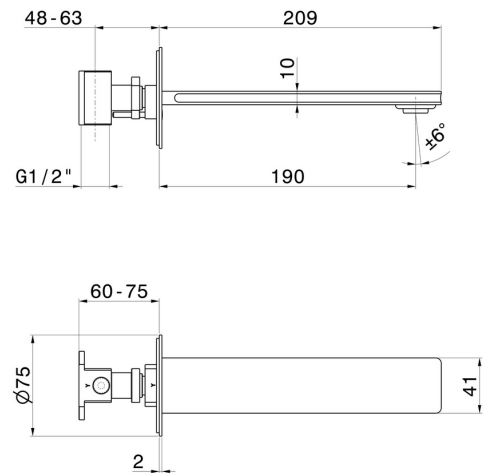

IONIKA

72837.01.014

Wall spout for basin group with special 1/2" connection to pre-built-in - finish Matt White

L=190 mm

FEATURES

Material	Brass
Technology	Save Water
Installation	Wall mounted
Hole type	Single hole

TECHNICAL DRAWING

IONIKA

72837.01.014

Wall spout for basin group with special 1/2" connection to pre-built-in - finish Matt White

AVAILABLE FINISHES

01.014

Matt White

01.093