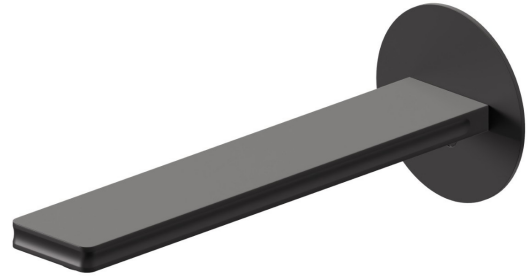

IONIKA

72837.01.093

Wall spout for basin group with special 1/2" connection to pre-built-in - finish Matt Black

L=190 mm

FEATURES

Material	Brass
Technology	Save Water
Installation	Wall mounted
Hole type	Single hole

TECHNICAL DRAWING

IONIKA

72837.01.093

Wall spout for basin group with special 1/2" connection to pre-built-in - finish Matt Black

AVAILABLE FINISHES

01.093

Matt Black

01.014