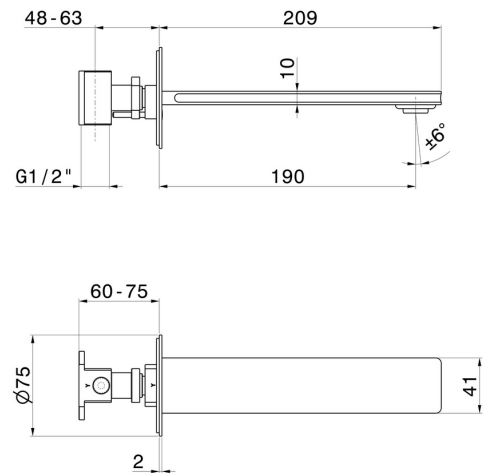

IONIKA

72837.01.093

Wall spout for basin group with special 1/2" connection to pre-built-in - finish Matt Black

L=190 mm

FEATURES

Material	Brass
Technology	Save Water
Installation	Wall mounted
Hole type	Single hole

TECHNICAL DRAWING

IONIKA

72837.01.093

Wall spout for basin group with special 1/2" connection to pre-built-in - finish Matt Black

AVAILABLE FINISHES

01.093

Matt Black

01.014