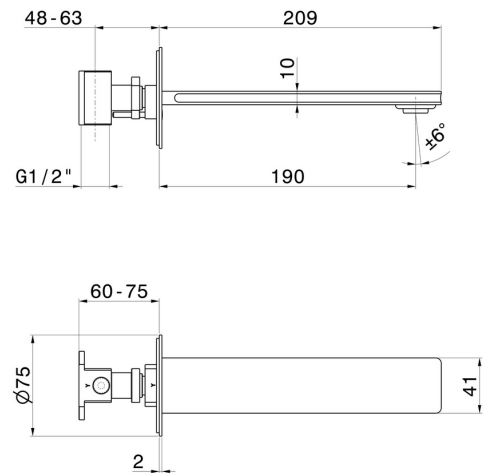

IONIKA

72837.21.018

Wall spout for basin group with special 1/2" connection to pre-built-in - finish Chrome

L=190 mm

FEATURES

Material	Brass
Technology	Save Water
Installation	Wall mounted
Hole type	Single hole

TECHNICAL DRAWING

IONIKA

72837.21.018

Wall spout for basin group with special 1/2" connection to pre-built-in - finish Chrome

AVAILABLE FINISHES

21.018

Chrome

01.014