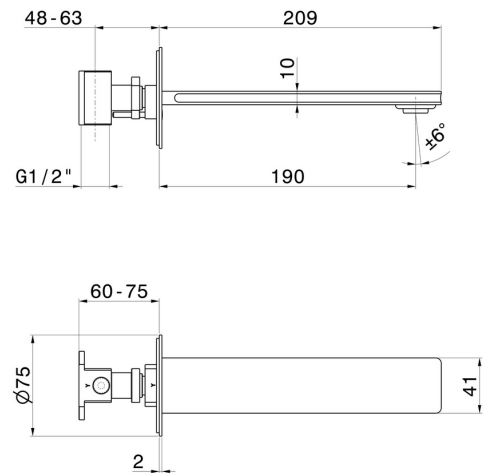

IONIKA

72837.59.064

Wall spout for basin group with special 1/2" connection to pre-built-in - finish PVD Brushed Gun Metal

L=190 mm

FEATURES

Material	Brass
Technology	Save Water
Installation	Wall mounted
Hole type	Single hole

TECHNICAL DRAWING

IONIKA

72837.59.064

Wall spout for basin group with special 1/2" connection to pre-built-in - finish PVD Brushed Gun Metal

AVAILABLE FINISHES

59.064

PVD Brushed Gun Metal

01.014