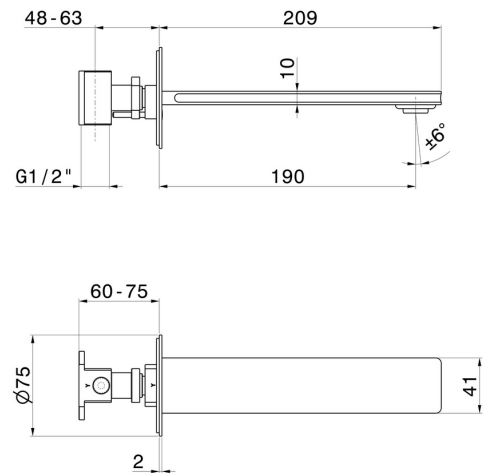

# IONIKA

**72837.59.066**

Wall spout for basin group with special 1/2" connection to pre-built-in - finish PVD Brushed steel

L=190 mm

## FEATURES

Material	<b>Brass</b>
Technology	<b>Save Water</b>
Installation	<b>Wall mounted</b>
Hole type	<b>Single hole</b>

## TECHNICAL DRAWING

**IONIKA**

**72837.59.066**

Wall spout for basin group with special 1/2" connection to pre-built-in - finish PVD Brushed steel

**AVAILABLE FINISHES**

---

**59.066**

PVD Brushed steel