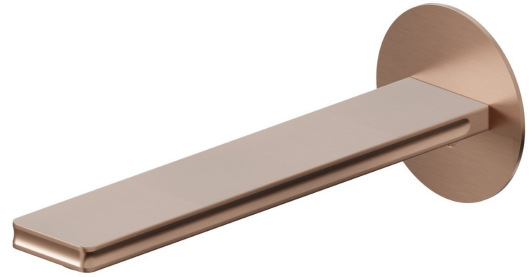

IONIKA

72837.59.067

Wall spout for basin group with special 1/2" connection to pre-built-in - finish PVD Brushed Copper Bronze

L=190 mm

PVD Brushed Copper Bronze

FEATURES

Material	Brass
Technology	Save Water
Installation	Wall mounted
Hole type	Single hole

TECHNICAL DRAWING

IONIKA

72837.59.067

Wall spout for basin group with special 1/2" connection to pre-built-in - finish PVD Brushed Copper Bronze

AVAILABLE FINISHES

59.067

PVD Brushed Copper Bronze

01.014

finish Matt White

01.093

finish Matt Black

21.018

finish Chrome

59.064

finish PVD Brushed Gun Metal

59.066

finish PVD Brushed steel

59.098

finish PVD Brushed Pale Gold

61.020

finish PVD Glossy Gold