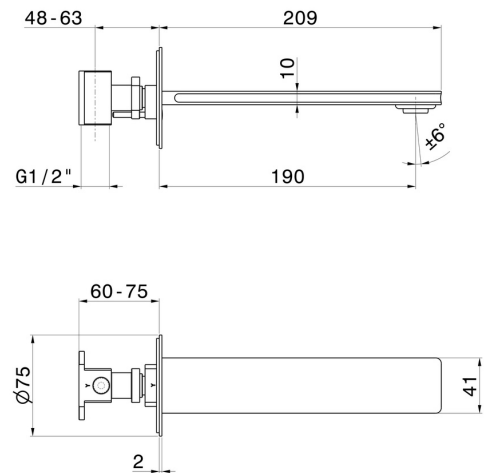

IONIKA

72837.59.067

Wall spout for basin group with special 1/2" connection to pre-built-in - finish PVD Brushed Copper Bronze

L=190 mm

PVD Brushed Copper Bronze

FEATURES

Material	Brass
Technology	Save Water
Installation	Wall mounted
Hole type	Single hole

TECHNICAL DRAWING

IONIKA

72837.59.067

Wall spout for basin group with special 1/2" connection to pre-built-in - finish PVD Brushed Copper Bronze

AVAILABLE FINISHES

59.067

PVD Brushed Copper Bronze

01.014