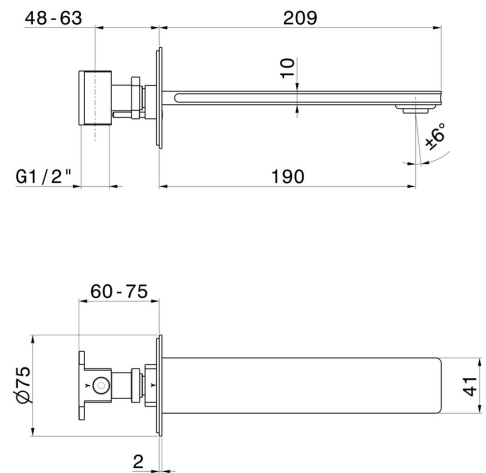

IONIKA

72837.59.098

Wall spout for basin group with special 1/2" connection to pre-built-in - finish PVD Brushed Pale Gold

L=190 mm

PVD Brushed Pale Gold

FEATURES

Material	Brass
Technology	Save Water
Installation	Wall mounted
Hole type	Single hole

TECHNICAL DRAWING

IONIKA

72837.59.098

Wall spout for basin group with special 1/2" connection to pre-built-in - finish PVD Brushed Pale Gold

AVAILABLE FINISHES

59.098

PVD Brushed Pale Gold

01.014