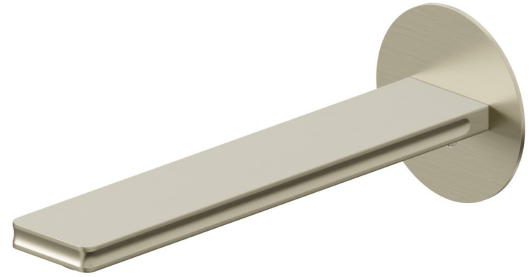

IONIKA

72837.59.098

Wall spout for basin group with special 1/2" connection to pre-built-in - finish PVD Brushed Pale Gold

L=190 mm

PVD Brushed Pale Gold

FEATURES

Material	Brass
Technology	Save Water
Installation	Wall mounted
Hole type	Single hole

TECHNICAL DRAWING

IONIKA

72837.59.098

Wall spout for basin group with special 1/2" connection to pre-built-in - finish PVD Brushed Pale Gold

AVAILABLE FINISHES

59.098

PVD Brushed Pale Gold

01.014

finish Matt White

01.093

finish Matt Black

21.018

finish Chrome

59.064

finish PVD Brushed Gun Metal

59.066