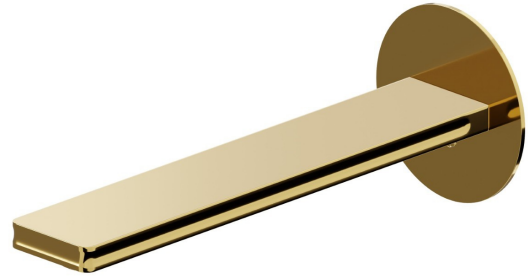

# IONIKA

**72837.61.020**

Wall spout for basin group with special 1/2" connection to pre-built-in - finish PVD Glossy Gold

L=190 mm

PVD Glossy Gold

## FEATURES

Material	<b>Brass</b>
Technology	<b>Save Water</b>
Installation	<b>Wall mounted</b>
Hole type	<b>Single hole</b>

## TECHNICAL DRAWING

**IONIKA**

**72837.61.020**

Wall spout for basin group with special 1/2" connection to pre-built-in - finish PVD Glossy Gold

**AVAILABLE FINISHES**

---

**61.020**

PVD Glossy Gold