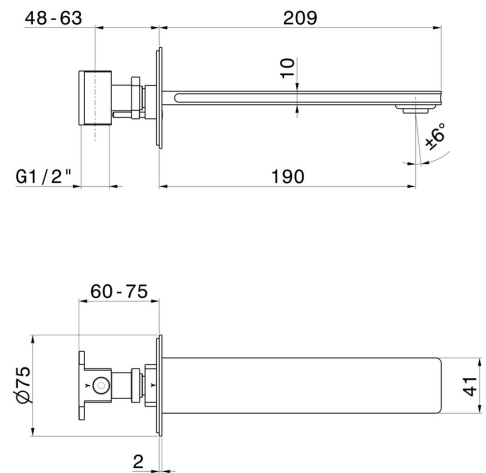

# IONIKA

**72837.61.020**

Wall spout for basin group with special 1/2" connection to pre-built-in - finish PVD Glossy Gold

L=190 mm

PVD Glossy Gold

## FEATURES

Material	<b>Brass</b>
Technology	<b>Save Water</b>
Installation	<b>Wall mounted</b>
Hole type	<b>Single hole</b>

## TECHNICAL DRAWING

**IONIKA**

**72837.61.020**

Wall spout for basin group with special 1/2" connection to pre-built-in - finish PVD Glossy Gold

**AVAILABLE FINISHES**

---

**61.020**

PVD Glossy Gold