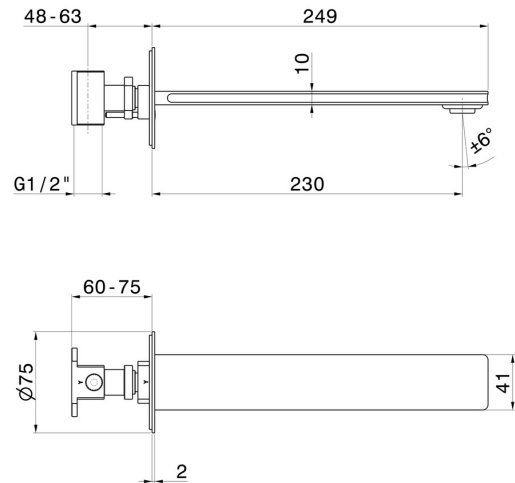

# IONIKA

**72838.01.014**

Wall spout for basin group with special 1/2" connection to pre-built-in - finish Matt White

L=230 mm

## FEATURES

Material	<b>Brass</b>
Technology	<b>Save Water</b>
Installation	<b>Wall mounted</b>
Hole type	<b>Single hole</b>

## TECHNICAL DRAWING

**IONIKA**

**72838.01.014**

Wall spout for basin group with special 1/2" connection to pre-built-in - finish Matt White

**AVAILABLE FINISHES**

---

**01.014**

Matt White