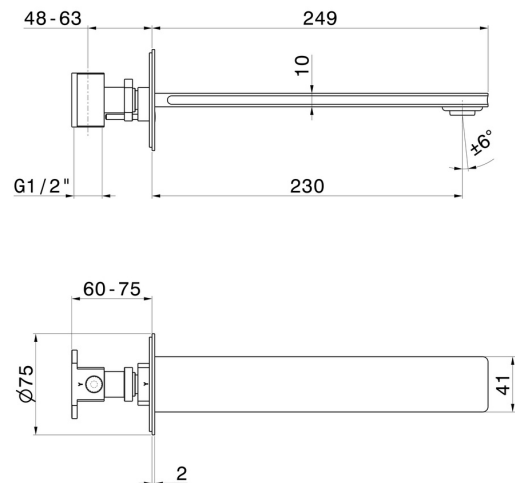

IONIKA

72838.01.093

Wall spout for basin group with special 1/2" connection to pre-built-in - finish Matt Black

L=230 mm

FEATURES

Material	Brass
Technology	Save Water
Installation	Wall mounted
Hole type	Single hole

TECHNICAL DRAWING

IONIKA

72838.01.093

Wall spout for basin group with special 1/2" connection to pre-built-in - finish Matt Black

AVAILABLE FINISHES

01.093

Matt Black

01.014