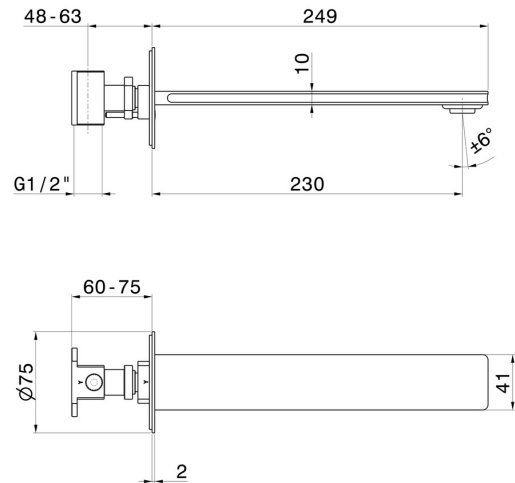

IONIKA

72838.21.018

Wall spout for basin group with special 1/2" connection to pre-built-in - finish Chrome

L=230 mm

FEATURES

Material	Brass
Technology	Save Water
Installation	Wall mounted
Hole type	Single hole

TECHNICAL DRAWING

IONIKA

72838.21.018

Wall spout for basin group with special 1/2" connection to pre-built-in - finish Chrome

AVAILABLE FINISHES

21.018

Chrome

01.014