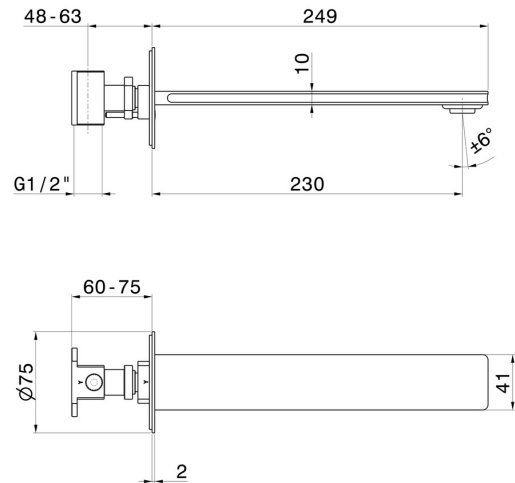

IONIKA

72838.59.064

Wall spout for basin group with special 1/2" connection to pre-built-in - finish PVD Brushed Gun Metal

L=230 mm

FEATURES

Material	Brass
Technology	Save Water
Installation	Wall mounted
Hole type	Single hole

TECHNICAL DRAWING

IONIKA

72838.59.064

Wall spout for basin group with special 1/2" connection to pre-built-in - finish PVD Brushed Gun Metal

AVAILABLE FINISHES

59.064

PVD Brushed Gun Metal

01.014