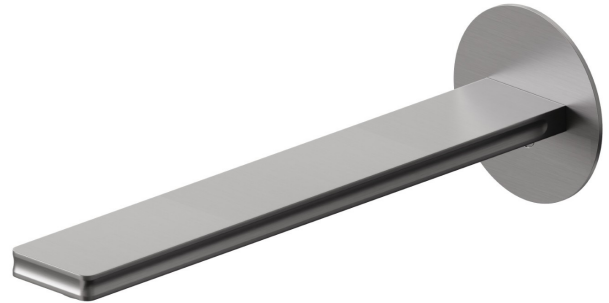

IONIKA

72838.59.064

Wall spout for basin group with special 1/2" connection to pre-built-in - finish PVD Brushed Gun Metal

L=230 mm

FEATURES

Material	Brass
Technology	Save Water
Installation	Wall mounted
Hole type	Single hole

TECHNICAL DRAWING

IONIKA

72838.59.064

Wall spout for basin group with special 1/2" connection to pre-built-in - finish PVD Brushed Gun Metal

AVAILABLE FINISHES

59.064

PVD Brushed Gun Metal

01.014

finish Matt White

01.093

finish Matt Black

21.018

finish Chrome

59.066

finish PVD Brushed steel

59.067