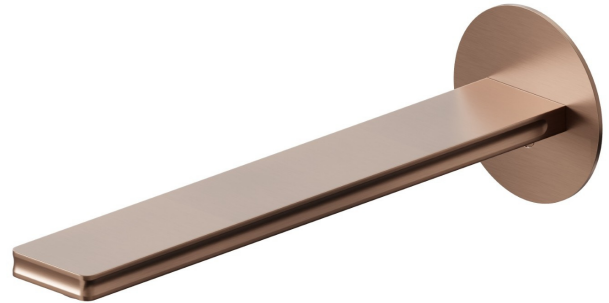

IONIKA

72838.59.067

Wall spout for basin group with special 1/2" connection to pre-built-in - finish PVD Brushed Copper Bronze

L=230 mm

PVD Brushed Copper Bronze

FEATURES

Material	Brass
Technology	Save Water
Installation	Wall mounted
Hole type	Single hole

TECHNICAL DRAWING

IONIKA

72838.59.067

Wall spout for basin group with special 1/2" connection to pre-built-in - finish PVD Brushed Copper Bronze

AVAILABLE FINISHES

59.067

PVD Brushed Copper Bronze

01.014

finish Matt White

01.093

finish Matt Black

21.018

finish Chrome

59.064

finish PVD Brushed Gun Metal

59.066

finish PVD Brushed steel

59.098

finish PVD Brushed Pale Gold

61.020

finish PVD Glossy Gold