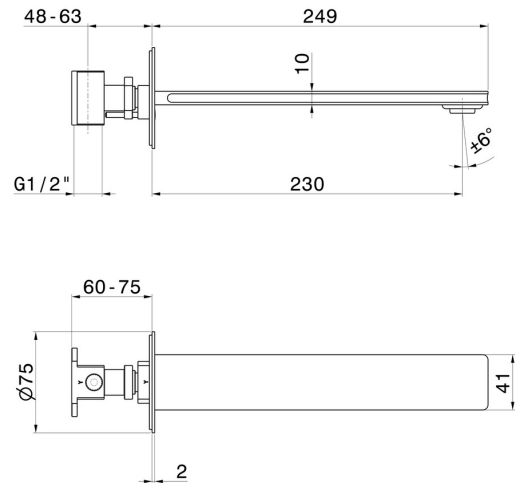

IONIKA

72838.59.067

Wall spout for basin group with special 1/2" connection to pre-built-in - finish PVD Brushed Copper Bronze

L=230 mm

PVD Brushed Copper Bronze

FEATURES

Material	Brass
Technology	Save Water
Installation	Wall mounted
Hole type	Single hole

TECHNICAL DRAWING

IONIKA

72838.59.067

Wall spout for basin group with special 1/2" connection to pre-built-in - finish PVD Brushed Copper Bronze

AVAILABLE FINISHES

59.067

PVD Brushed Copper Bronze

01.014