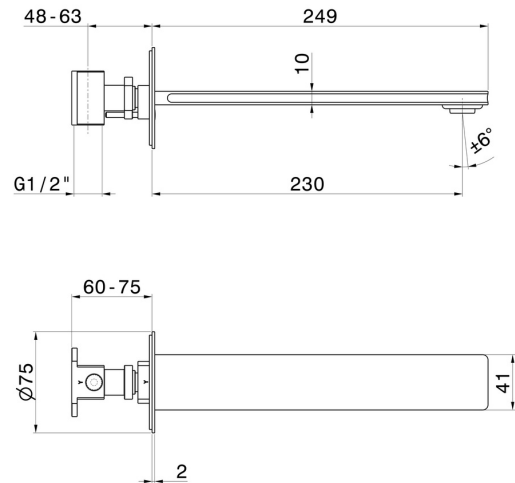

# IONIKA

**72838.59.098**

Wall spout for basin group with special 1/2" connection to pre-built-in - finish PVD Brushed Pale Gold

L=230 mm

PVD Brushed Pale Gold

## FEATURES

Material	<b>Brass</b>
Technology	<b>Save Water</b>
Installation	<b>Wall mounted</b>
Hole type	<b>Single hole</b>

## TECHNICAL DRAWING

**IONIKA**

**72838.59.098**

Wall spout for basin group with special 1/2" connection to pre-built-in - finish PVD Brushed Pale Gold

**AVAILABLE FINISHES**

---

**59.098**

PVD Brushed Pale Gold