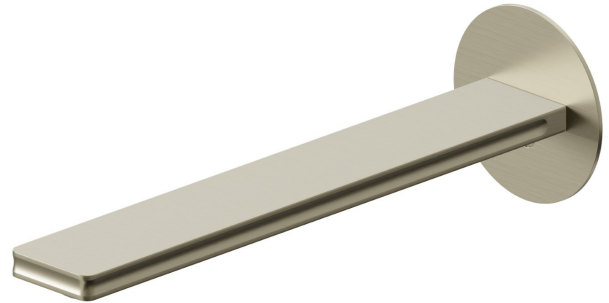

# IONIKA

**72838.59.098**

Wall spout for basin group with special 1/2" connection to pre-built-in - finish PVD Brushed Pale Gold

L=230 mm

PVD Brushed Pale Gold

## FEATURES

Material	<b>Brass</b>
Technology	<b>Save Water</b>
Installation	<b>Wall mounted</b>
Hole type	<b>Single hole</b>

## TECHNICAL DRAWING

**IONIKA**

**72838.59.098**

Wall spout for basin group with special 1/2" connection to pre-built-in - finish PVD Brushed Pale Gold

**AVAILABLE FINISHES**

---

**59.098**

PVD Brushed Pale Gold