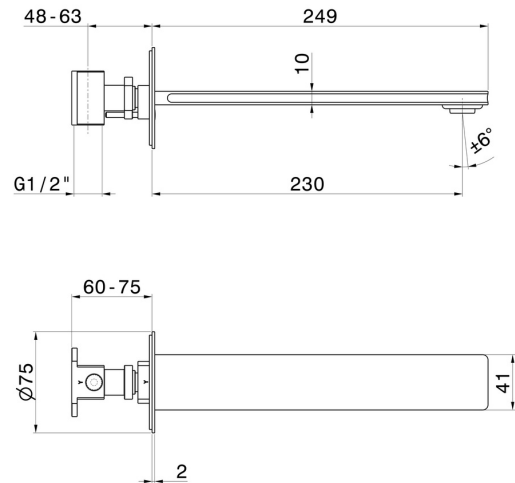

IONIKA

72838.61.020

Wall spout for basin group with special 1/2" connection to pre-built-in - finish PVD Glossy Gold

L=230 mm

PVD Glossy Gold

FEATURES

Material	Brass
Technology	Save Water
Installation	Wall mounted
Hole type	Single hole

TECHNICAL DRAWING

IONIKA

72838.61.020

Wall spout for basin group with special 1/2" connection to pre-built-in - finish PVD Glossy Gold

AVAILABLE FINISHES

61.020

PVD Glossy Gold

01.014