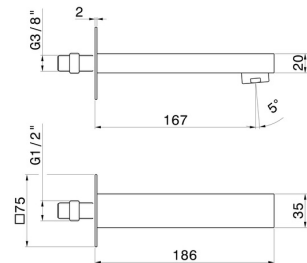

ERGO-Q

66487.01.093

Wall spout for bath group with 1/2" connection - finish Matt Black

L=170 mm

Matt Black

FEATURES

Material	Brass
Installation	Wall mounted
Hole type	Single hole

TECHNICAL DRAWING

ERGO-Q

66487.01.093

Wall spout for bath group with 1/2" connection - finish Matt Black

AVAILABLE FINISHES

01.093

Matt Black

21.018

finish Chrome