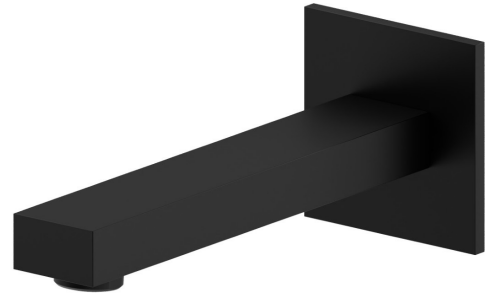

ERGO-Q

66487.01.093

Wall spout for bath group with 1/2" connection - finish Matt Black

L=170 mm

Matt Black

FEATURES

Material	Brass
Installation	Wall mounted
Hole type	Single hole

TECHNICAL DRAWING

ERGO-Q

66487.01.093

Wall spout for bath group with 1/2" connection - finish Matt Black

AVAILABLE FINISHES

01.093

Matt Black

21.018

finish Chrome