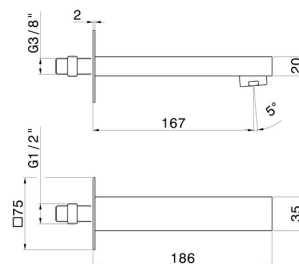

ERGO-Q

66487.21.018

Wall spout for bath group with 1/2" connection - finish
Chrome

L=170 mm

Chrome

FEATURES

Material	Brass
Installation	Wall mounted
Hole type	Single hole

TECHNICAL DRAWING

ERGO-Q

66487.21.018

Wall spout for bath group with 1/2" connection - finish Chrome

AVAILABLE FINISHES

21.018

Chrome

01.093

finish Matt Black