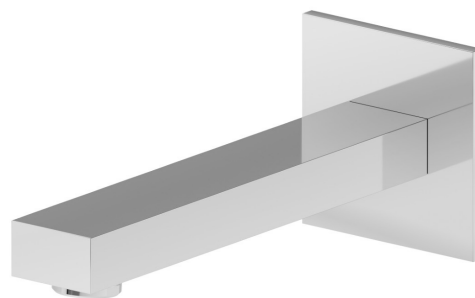

ERGO-Q

66487.21.018

Wall spout for bath group with 1/2" connection - finish
Chrome

L=170 mm

Chrome

FEATURES

Material	Brass
Installation	Wall mounted
Hole type	Single hole

TECHNICAL DRAWING

ERGO-Q

66487.21.018

Wall spout for bath group with 1/2" connection - finish Chrome

AVAILABLE FINISHES

21.018

Chrome

01.093

finish Matt Black